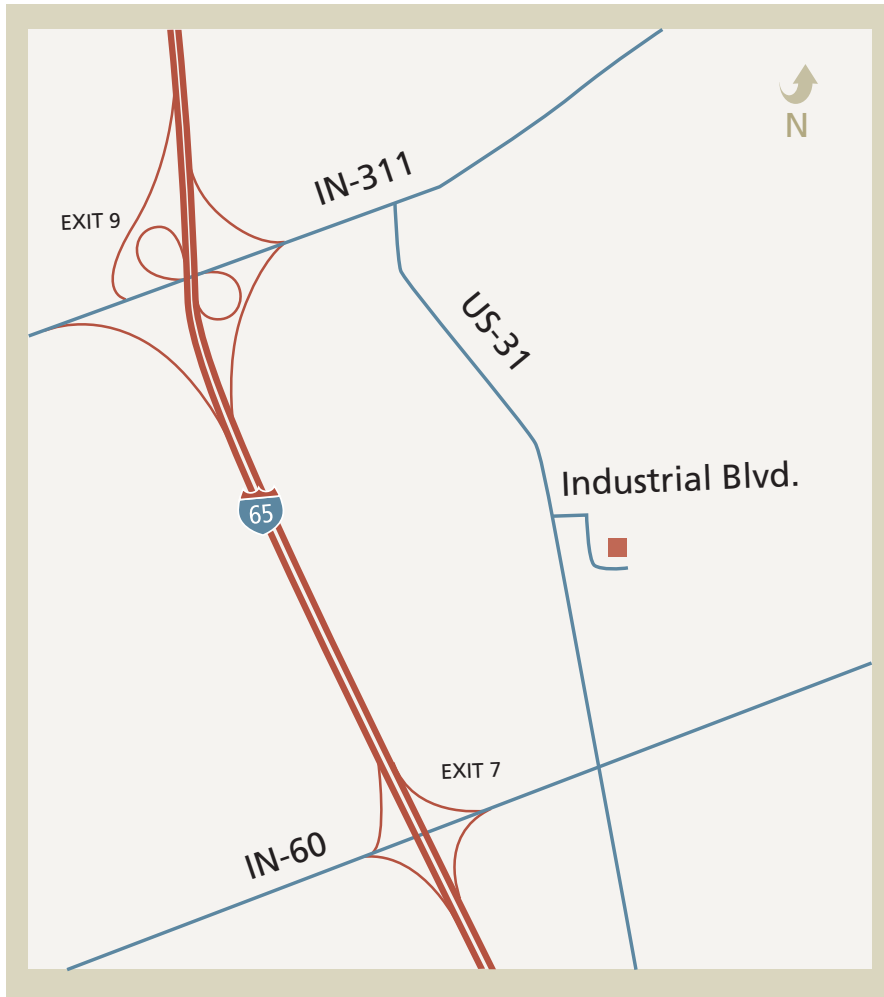

Directions to Weber Group Inc.

5233 PROGRESS WAY

I-65 NORTH FROM LOUISVILLE

- : Exit No. 7
- : Right onto IN-60 (0.5 miles)
- : Turn left onto US-31 (0.6 miles)
- : Turn right at Industrial Blvd (0.1 miles)
(Sellersburg Industrial Park)
- : Turn right onto Progress Way (0.3 miles)

I-65 SOUTH FROM INDIANAPOLIS

- : Exit No. 9
- : Turn left onto IN-311 N. (0.2 miles)
- : Turn right onto US-31 (1.2 miles)
- : Turn left into Sellersburg Industrial Park
- Industrial Blvd (0.1 miles)
- : Turn right onto Progress Way (0.1 miles)

FROM LOUISVILLE AIRPORT (SDF):

- : Follow I-65 North
- : Cross Ohio River into Indiana
- : Then follow directions labeled "I-65 North
from Louisville"

DESIGN
BUILD
FABRICATE

WEBER GROUP, INC.
5233 PROGRESS WAY
SELLERSBURG, IN 47172
812.246.2100 TELEPHONE
812.246.2109 FACSIMILE
www.webergroupinc.com